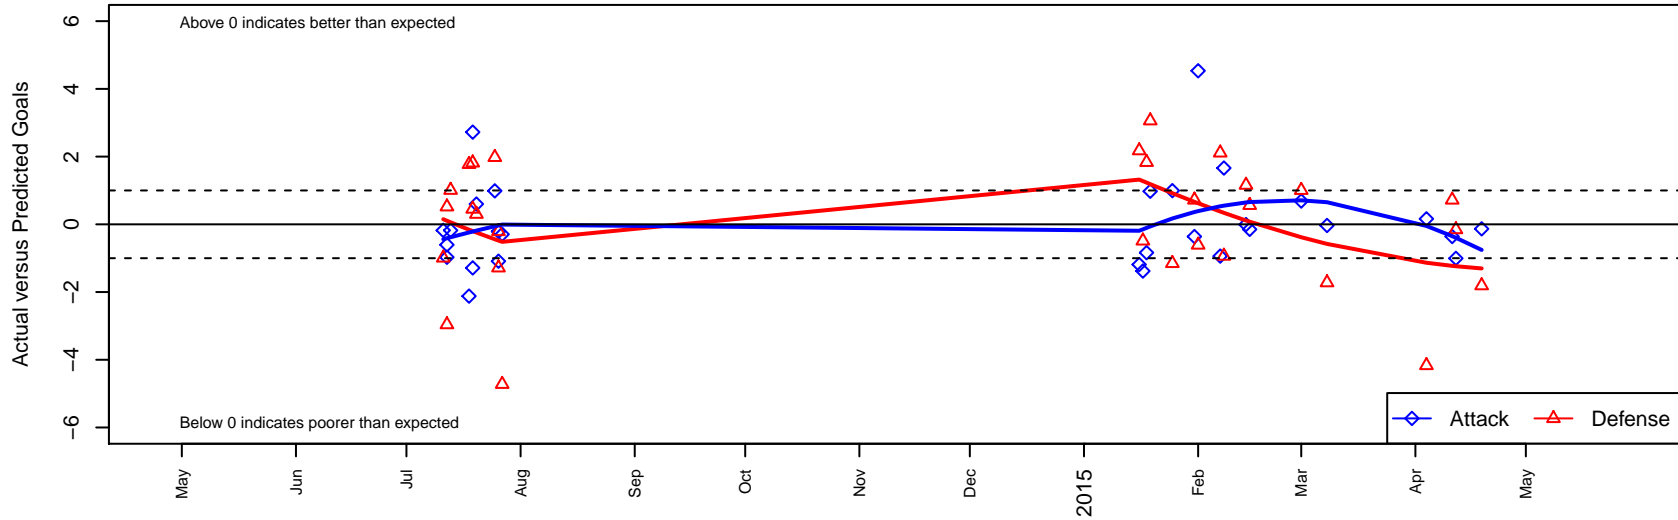

LASC Chelsea B97

La Amistad SC
 NE Portland, OR
 B97 total strength=1621
 attack=28.81 defense=10.27
 spr league = Win OYS B97 Premier

alt names used:
 LASC Chelsea
 LASC Chelsea
 LASC CHELSEA
 LASC Chelsea

LASC Chelsea B97
 Dots are actual minus expected GF (blue circles) and GA (red triangles).
 Blue line is smoothed change in attack strength. Red is smoothed change in defense strength.

**attack and defense variance (black dot)
relative to other teams
and top 10 in region**

**attack and defense rating
relative to others at age
and all opponents in last 13 months**

**attack and defense rating
relative to others at age
and all opponents in last 13 months**

Performance relative to 13 month average

Performance relative to 13 month average

Distribution of opponents
 Red = Lose zone, Blue = Win zone, Green = Even
 Black line separates win/lose zones

lot. A=Neither has attack advantage, B=Opponent has both attack and defense advantage, C=Opponent has both attack and defense disadvantage, D=Both have